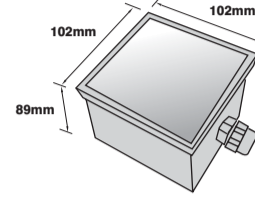

Paver Lights