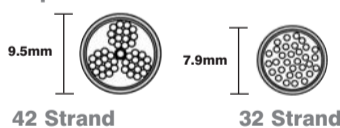

As its name implies, 'Silkflow' looks just like a wide and beautiful flowing ribbon of silk. Falling water is naturally chaotic, so controlling its flow so completely that a smooth, continuous band up to more than two metres wide is produced is quite an achievement. The effect is so remarkable that Silkflow has quickly become one of the most popular waterfalls on the market. It's available in lengths ranging from 300mm to over 2400mm.

'Cascade' conjures images of tinkling, sparkling beads of water. Water has a natural tendency to form droplets that tumble and splash in a seemingly random manner. With 'Cascade', it's not entirely random but careful design has recreated that wonderfully tranquil, relaxing, soothing and very natural effect. And it is also available a wide range of sizes from 300mm to 2400mm.

'Illusion' combines a silky ribbon with the brilliance of fibre optics. For the ultimate in visual impact, the combination of a falling ribbon of water with fibre optic lighting to creates an ethereal, otherworldly aura. In sizes from 300mm to 1800mm Hurlcon's 'Illusion' waterfall is a breathtaking addition to any swimming pool or spa. Optical capacity required is just 15 to 50 fibres.

Sidelight cables are constructed of 0.75mm diameter acrylic optical fibres running inside a clear flexible sleeve. The 9.5mm diameter cable has quite brilliant light intensity. This is achieved by uniformly twisting its 42 strands around a central core of highly reflective PVC. This not only increases refraction, which dramatically increases light output, it also gives the cable greater strength and stability. At 7.9mm diameter, the 32 strand cable has medium light intensity output.