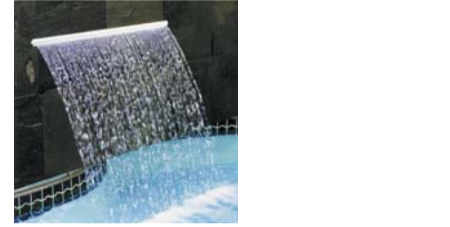

'Illusion' combines a silky ribbon with the brilliance of fibre optics. For the ultimate in visual impact, the combination of a falling ribbon of water with fibre optic lighting to creates an ethereal, otherworldly aura. In sizes from 300mm to 1800mm Hurlcon's 'Illusion' waterfall is a breathtaking addition to any swimming pool or spa. Optical capacity required is just 15 to 50 fibres.