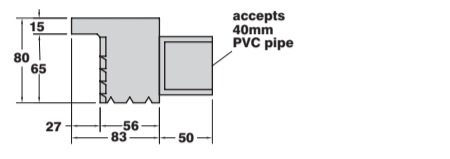

'Illusion' combines a silky ribbon with the brilliance of fibre optics. For the ultimate in visual impact, the combination of a falling ribbon of water with fibre optic lighting to creates an ethereal, otherworldly aura. In sizes from 300mm to 1800mm Hurlcon's 'Illusion' waterfall is a breathtaking addition to any swimming pool or spa. Optical capacity required is just 15 to 50 fibres.