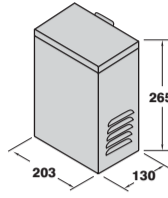

Halogen Light Source