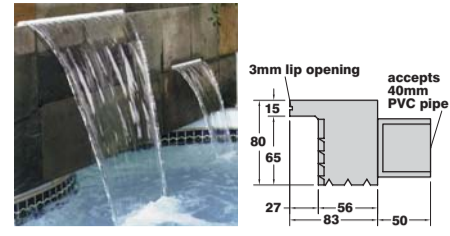

Two innovations have played a major role in this transition and both are now part of the Genus family. Falling water is one of the rhythms of life. There has always been something special about running water. Just listening to it is reassuring and comforting. Watching the ripples it creates, or water cascading into a pond is always quite mesmerising.

In fact, the simple addition of a waterfall can change character of a pool or spa instantly, bringing new life and interest. For Hurlcon, whose pumps, filters and heaters work brilliantly behind the scenes; their three stunning waterfalls are a rare opportunity to make a difference to the visual impact of a pool or spa.

As its name implies, 'Silkflow' looks just like a wide and beautiful flowing ribbon of silk. Falling water is naturally chaotic, so controlling its flow so completely that a smooth, continuous band up to more than two metres wide is produced is quite an achievement. The effect is so remarkable that Silkflow has quickly become one of the most popular waterfalls on the market. It's available in lengths ranging from 300mm to over 2400mm.

'Cascade' conjures images of tinkling, sparkling beads of water. Water has a natural tendency to form droplets that tumble and splash in a seemingly random manner. With 'Cascade', it's not entirely random but careful design has recreated that wonderfully tranquil, relaxing, soothing and very natural effect. And it is also available a wide range of sizes from 300mm to 2400mm.