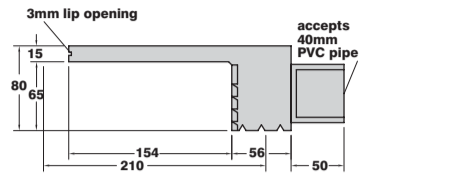

Two innovations have played a major role in this transition and both are now part of the Genus family. Falling water is one of the rhythms of life. There has always been something special about running water. Just listening to it is reassuring and comforting. Watching the ripples it creates, or water cascading into a pond is always quite mesmerising.

In fact, the simple addition of a waterfall can change character of a pool or spa instantly, bringing new life and interest. For Hurlcon, whose pumps, filters and heaters work brilliantly behind the scenes; their three stunning waterfalls are a rare opportunity to make a difference to the visual impact of a pool or spa.

As its name implies, 'Silkflow' looks just like a wide and beautiful flowing ribbon of silk. Falling water is naturally chaotic, so controlling its flow so completely that a smooth, continuous band up to more than two metres wide is produced is quite an achievement. The effect is so remarkable that Silkflow has quickly become one of the most popular waterfalls on the market. It's available in lengths ranging from 300mm to over 2400mm.

'Cascade' conjures images of tinkling, sparkling beads of water. Water has a natural tendency to form droplets that tumble and splash in a seemingly random manner. With 'Cascade', it's not entirely random but careful design has recreated that wonderfully tranquil, relaxing, soothing and very natural effect. And it is also available a wide range of sizes from 300mm to 2400mm.