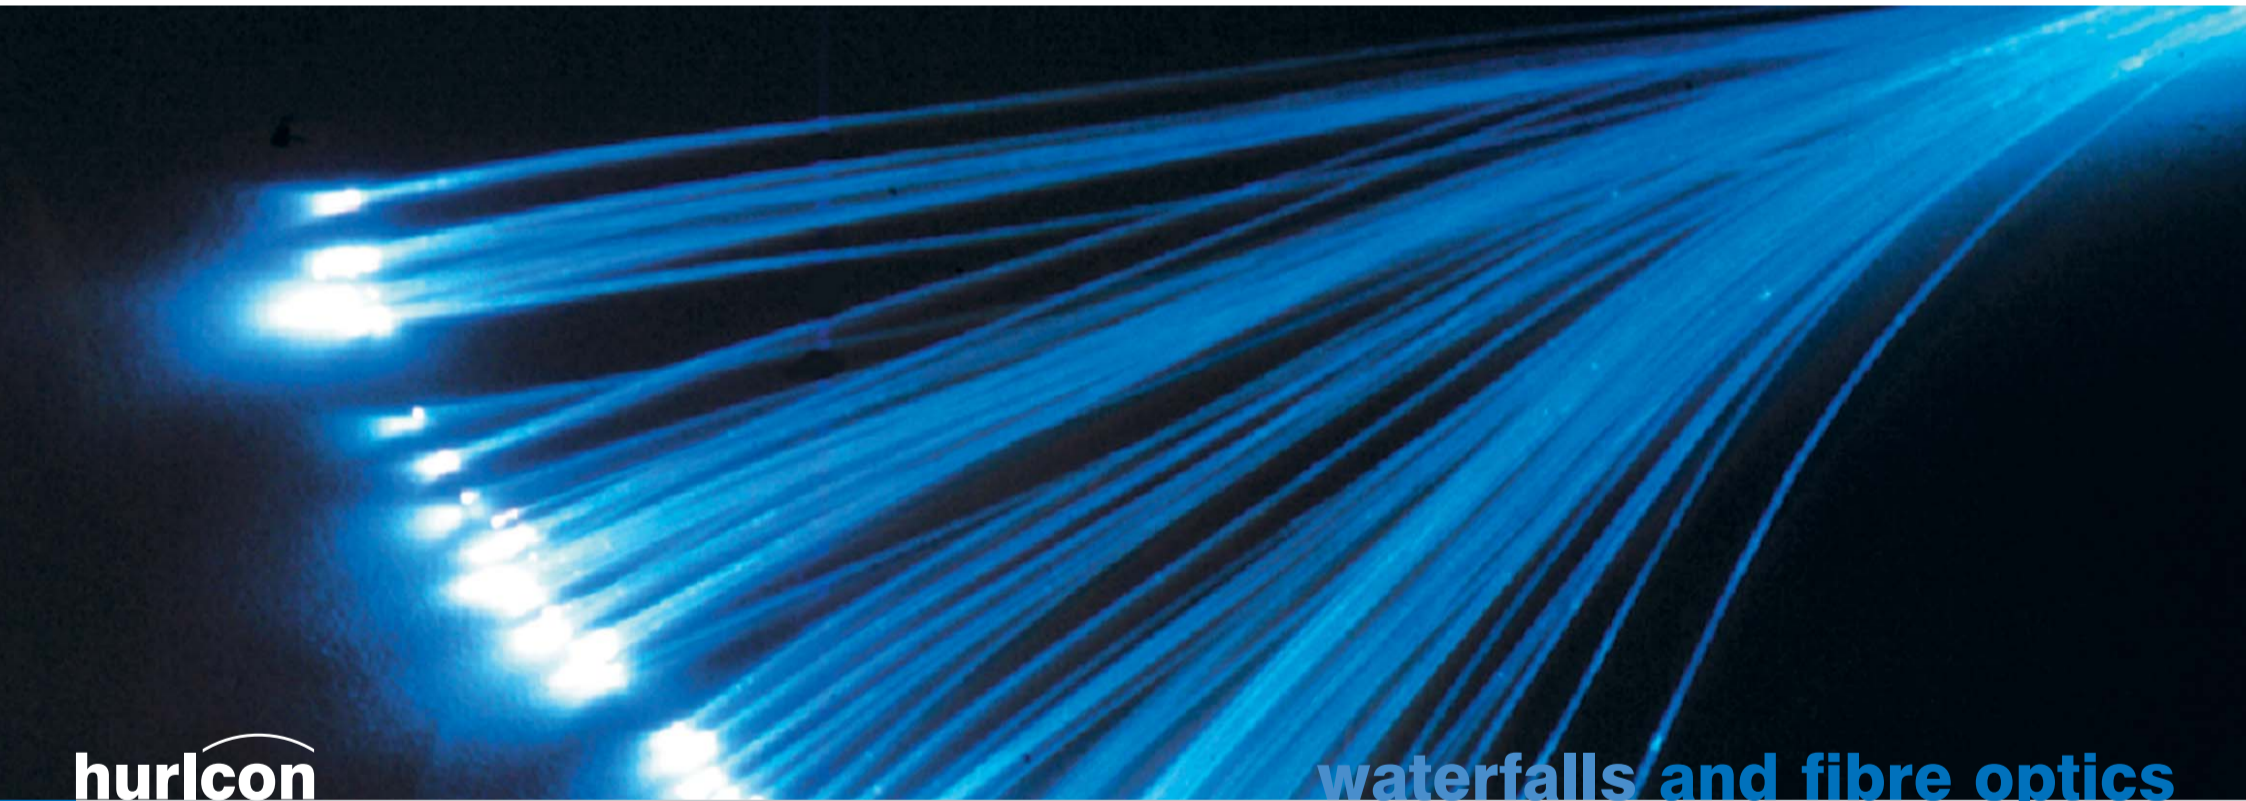

Specifications.

Light Source Models:	Voltage 50Hz	Power In Watts	Colour Wheel	Average Lamp Life	Fibre Capacity	Ambient Operating Temperature	Weight	Ventilation*	Clearance:			
									Top	Sides	Bottom	Front
Metal Halide	220-240	150	4 or 8 Colours	5,000 Hrs	550	5°C to 35°C	9 kg	Rear Fan	50mm	100mm	300mm	300mm
Halogen	220-240	250	4 or 8 Colours	500 Hrs	550	5°C to 35°C	3.5 kg	Side Fan	300mm	100mm	300mm	300mm

* Installation must be protected from direct sunlight

Waterfall Models:	Lip Size	300mm	600mm	900mm	1200mm	1800mm	2400mm
Silkflow	25mm	Yes	Yes	Yes	Yes	Yes	Yes
Silkflow	150mm	Yes	Yes	Yes	Yes	Yes	Yes
Cascade	25mm	Yes	Yes	Yes	Yes	Yes	Yes
Illusion	150mm	Yes	Yes	Yes	Yes	Yes	-
Recommended height above water		300mm	600mm	900mm	900mm	900mm	900mm
Entry Width @ recommended ltr/min/m		200mm	500mm	800mm	1100mm	1700mm	2300mm
Distance from pool wall at entry @ recommended ltr/min/m		300mm	300mm	300mm	300mm	300mm	300mm

Available from:

Order Free Fax 1800 635 781
or sales@hurlcon.com.au

Victorian Office:
Ph: 03 9765 9765
Fax: 03 9764 9009

NSW Office:
Ph: 02 9674 8544
Fax: 02 9674 8522

Queensland Office:
Ph: 07 3393 3233
Fax: 07 3393 3255

South Australian Office:
Ph: 08 8345 5755
Fax: 08 8345 5211

Western Australian Office:
Ph: 08 9258 9322
Fax: 08 9258 9344

WF 4pp 8/04

waterfalls and fibre optics

Hurlcon established its engineering expertise in water heating, sanitising, pumping and filtering. Now that knowledge has given birth to a stunning range of waterfalls and fibre optic lighting options. There is nothing more luxurious and soothing than the sound of tumbling water. And there are few things more attractive to the eye than light dancing on water at night. Now, as part of the amazing Hurlcon Genus control network, these brilliant effects can complete your pool and spa experience.

WFO