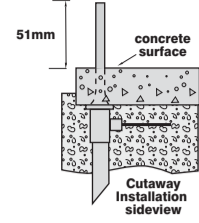

Light Sticks