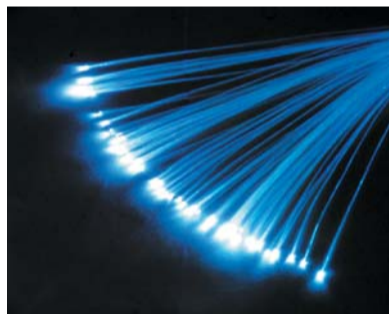

As its name implies, 'Silkflow' looks just like a wide and beautiful flowing ribbon of silk. Falling water is naturally chaotic, so controlling its flow so completely that a smooth, continuous band up to more than two metres wide is produced is quite an achievement. The effect is so remarkable that Silkflow has quickly become one of the most popular waterfalls on the market. It's available in lengths ranging from 300mm to over 2400mm.

'Cascade' conjures images of tinkling, sparkling beads of water. Water has a natural tendency to form droplets that tumble and splash in a seemingly random manner. With 'Cascade', it's not entirely random but careful design has recreated that wonderfully tranquil, relaxing, soothing and very natural effect. And it is also available a wide range of sizes from 300mm to 2400mm.

'Illusion' combines a silky ribbon with the brilliance of fibre optics. For the ultimate in visual impact, the combination of a falling ribbon of water with fibre optic lighting to creates an ethereal, otherworldly aura. In sizes from 300mm to 1800mm Hurlcon's 'Illusion' waterfall is a breathtaking addition to any swimming pool or spa. Optical capacity required is just 15 to 50 fibres.

Sidelight cables are constructed of 0.75mm diameter acrylic optical fibres running inside a clear flexible sleeve. The 9.5mm diameter cable has quite brilliant light intensity. This is achieved by uniformly twisting its 42 strands around a central core of highly reflective PVC. This not only increases refraction, which dramatically increases light output, it also gives the cable greater strength and stability. At 7.9mm diameter, the 32 strand cable has medium light intensity output.