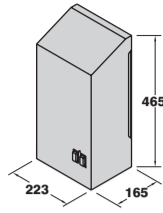

Metal Halide Light Source.