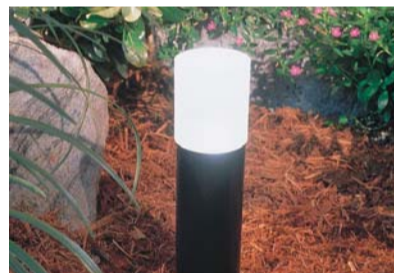

Landscape Path Lights are brilliant beside a path or in the garden. The clear acrylic heads can be slanted or flat and grooved. Each is 51mm and sits atop a shiny, black, PVC body. Fibre capacity is 12 to 42 strands.