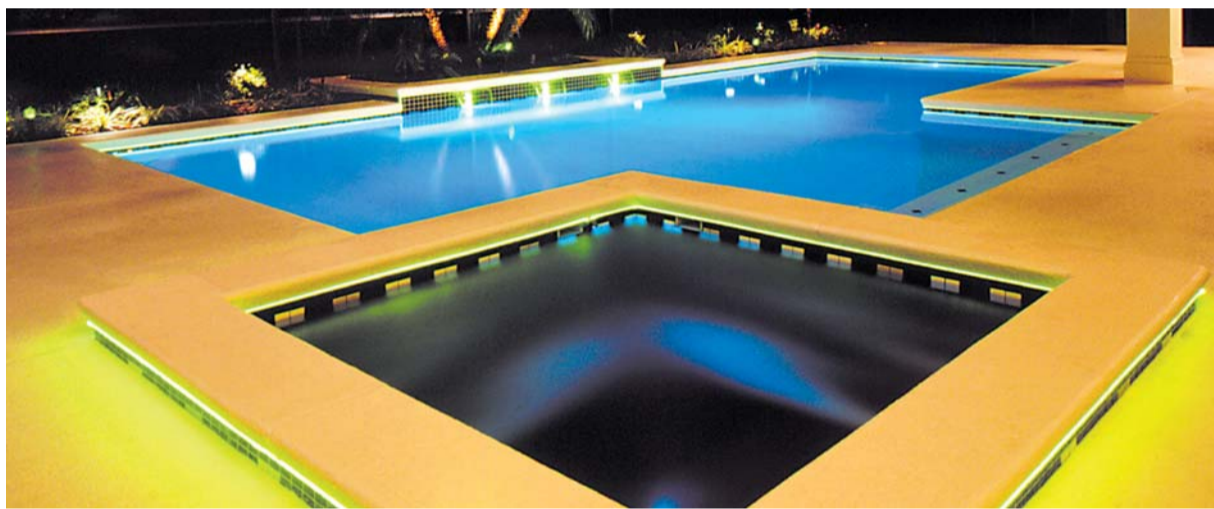

'Illusion' combines a silky ribbon with the brilliance of fibre optics. For the ultimate in visual impact, the combination of a falling ribbon of water with fibre optic lighting to creates an ethereal, otherworldly aura. In sizes from 300mm to 1800mm Hurlcon's 'Illusion' waterfall is a breathtaking addition to any swimming pool or spa. Optical capacity required is just 15 to 50 fibres.

Hurlcon's Genus heating systems increase the days in a year a pool can be used and now fibre optics can increase the hours in each of those days. A brilliantly lit pool at night is just as enticing as a pool in full sunlight. So entertaining family or friends around the pool at night becomes a special experience. Hurlcon optical fibres can be run inside a clear tube so they emit light along their entire length, or they can be run inside a black tube so they carry their light to a point and only emit it from the end of the fibre. Both offer a dazzling range of options.

Sidelight cables are constructed of 0.75mm diameter acrylic optical fibres running inside a clear flexible sleeve. The 9.5mm diameter cable has quite brilliant light intensity. This is achieved by uniformly twisting its 42 strands around a central core of highly reflective PVC. This not only increases refraction, which dramatically increases light output, it also gives the cable greater strength and stability. At 7.9mm diameter, the 32 strand cable has medium light intensity output.