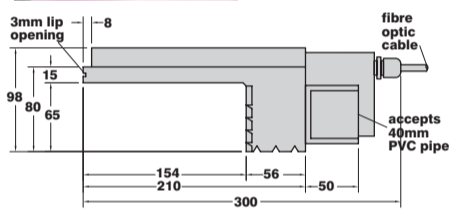

Hurlcon waterfalls and fibre optics

Hurlcon's Genus system is revolutionising pool and spa technology by providing greater control and convenience than ever before. At the same time, new and exciting features are bringing new life and diversity to pools and spas. No longer is the pool area reserved solely for daytime exercise and recreation. Now it's designed for entertaining at any time of day or night.

Two innovations have played a major role in this transition and both are now part of the Genus family. Falling water is one of the rhythms of life. There has always been something special about running water. Just listening to it is reassuring and comforting. Watching the ripples it creates, or water cascading into a pond is always quite mesmerising.

In fact, the simple addition of a waterfall can change character of a pool or spa instantly, bringing new life and interest. For Hurlcon, whose pumps, filters and heaters work brilliantly behind the scenes; their three stunning waterfalls are a rare opportunity to make a difference to the visual impact of a pool or spa.

As its name implies, 'Silkflow' looks just like a wide and beautiful flowing ribbon of silk. Falling water is naturally chaotic, so controlling its flow so completely that a smooth, continuous band up to more than two metres wide is produced is quite an achievement. The effect is so remarkable that Silkflow has quickly become one of the most popular waterfalls on the market. It's available in lengths ranging from 300mm to over 2400mm.