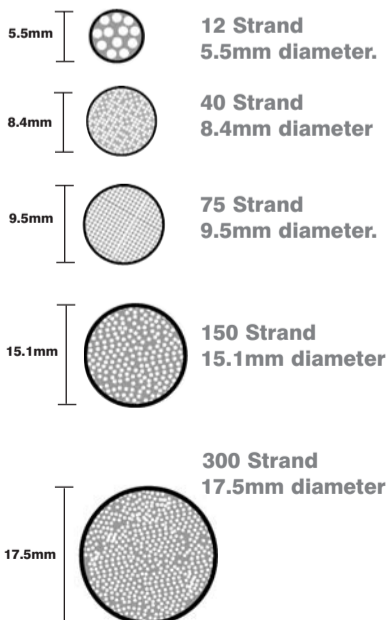

'Illusion' combines a silky ribbon with the brilliance of fibre optics. For the ultimate in visual impact, the combination of a falling ribbon of water with fibre optic lighting to creates an ethereal, otherworldly aura. In sizes from 300mm to 1800mm Hurlcon's 'Illusion' waterfall is a breathtaking addition to any swimming pool or spa. Optical capacity required is just 15 to 50 fibres.

Sidelight cables are constructed of 0.75mm diameter acrylic optical fibres running inside a clear flexible sleeve. The 9.5mm diameter cable has quite brilliant light intensity. This is achieved by uniformly twisting its 42 strands around a central core of highly reflective PVC. This not only increases refraction, which dramatically increases light output, it also gives the cable greater strength and stability. At 7.9mm diameter, the 32 strand cable has medium light intensity output.

Endlight cable contains its light until it terminates in a stunning landscape or water feature. There's a wide range of possible Endlight applications and a wide range of cable sizes to cope with each one. The smallest has 12 strands and the largest has 300. All have straight fibres of 0.75mm diameter.