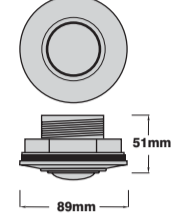

Underwater Pool Light.