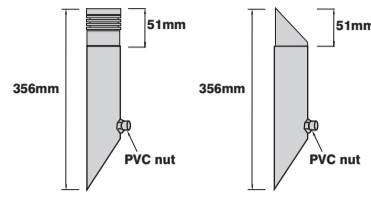

Landscape Path Lights